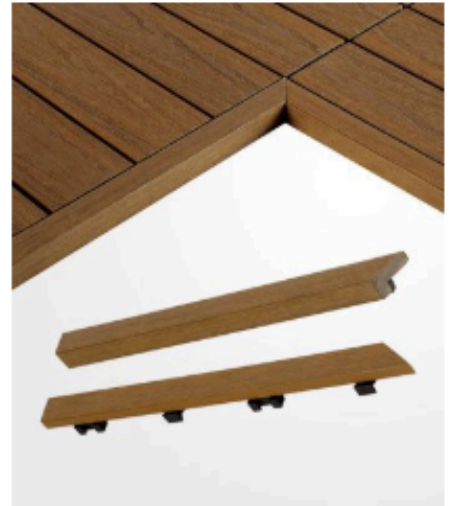

MATCHING ACCESSORIES

CHANGE TO THE RICH COLORS OF EXOTIC HARDWOODS WITH JUST A FEW CLICKS.

- ◆ Standard dimension: 11.8 x 11.8 in. (300 x 300 mm.)
- ◆ Matching 14 color composite trim and fascias.
- ◆ Base: Interlocking plastic base & stainless steel screws
- ◆ Flexible locking system: work any way around
- ◆ Quick and easy installation with no tools

◆ **Straight Trim**
QD-SF
Size: 11.9 x 2.1 x 0.8 in

◆ **Outside Corner Trim**
QD-OF
Size: 14 x 2.1 x 0.8 in

◆ **Inside Corner Trim**
QD-IF
Size: 12 x 2.1 x 0.8 in

◆ **Straight Fascia**
QD-ST
Size: 11.9 x 0.9 x 0.9 in

◆ **Outside Corner Fascia**
QD-OT
Size: 12.8 x 0.9 x 0.9 in

◆ **Inside Corner Fascia**
QD-IT
Size: 12 x 0.9 x 0.9 in