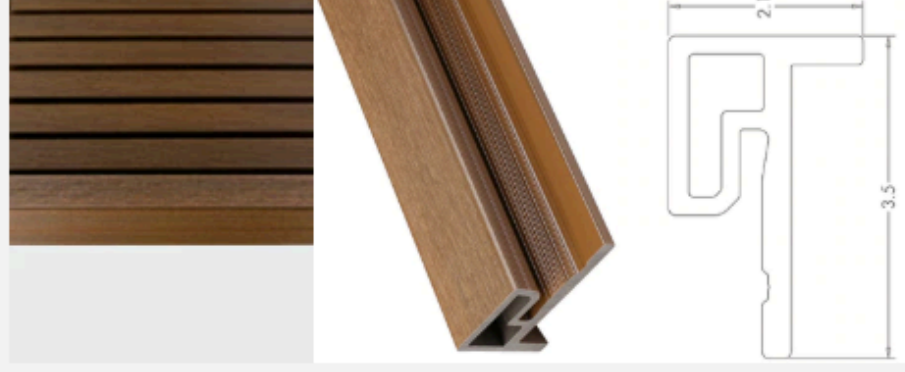

FASCIA

- ◆ UH50 Norwegian Board End Fascia
3.0 x 2.1 in
(75 x 54 mm)

- ◆ UH51 Norwegian Board Corner Fascia
3.0 x 3.1 in
(75 x 77.5 mm)

- ◆ UH59 Belgian Board End Fascia
3.5 x 2.1 in
(90 x 54 mm)

- ◆ UH60 Belgian Board Corner Fascia
5.7 x 4.4 in
(145 x 112.5 mm)