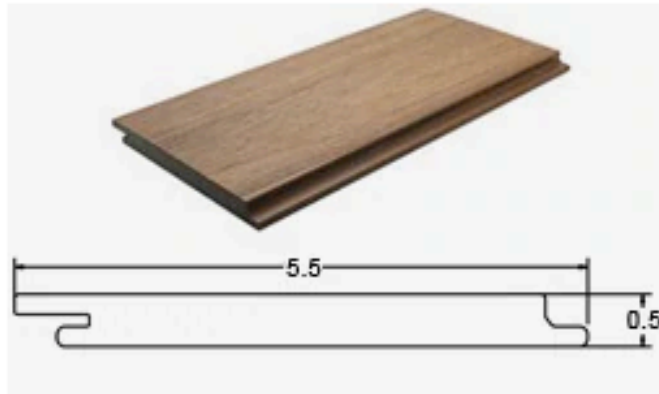

PROFILE

◆ *Tongue & Groove US09*

◆ *5.5 x 0.5 in
(142 x 13 mm)*